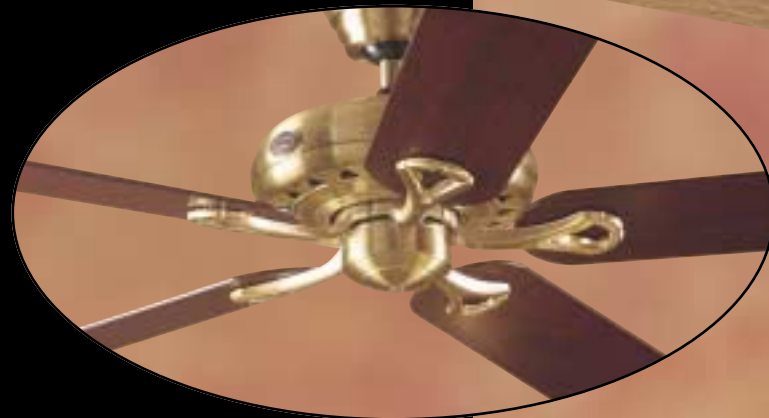

SAVOY®

24526 • WHITE WITH
FIVE WHITE/LIGHT OAK BLADES

24522 • SATIN BRASS WITH
FIVE CHERRY/ LIGHT OAK
BLADES

SIMPLICITY OF
DESIGN AND
EXCEPTIONAL
AIRMAX®
PERFORMANCE MAKE
THIS A FAN OF
CHOICE FOR TODAY'S
CASUAL LIFESTYLE.

FEATURING:

- 52" 132CM BLADE SPAN
- QUIET, DURABLE AIRMAX® MOTOR
- FIVE HIGH VENEER BLADES
- THREE POSITION MOUNTING SYSTEM
- ADAPTABLE TO LIGHT KITS

24523 • BRUSHED NICKEL WITH
FIVE WALNUT/OAK BLADES